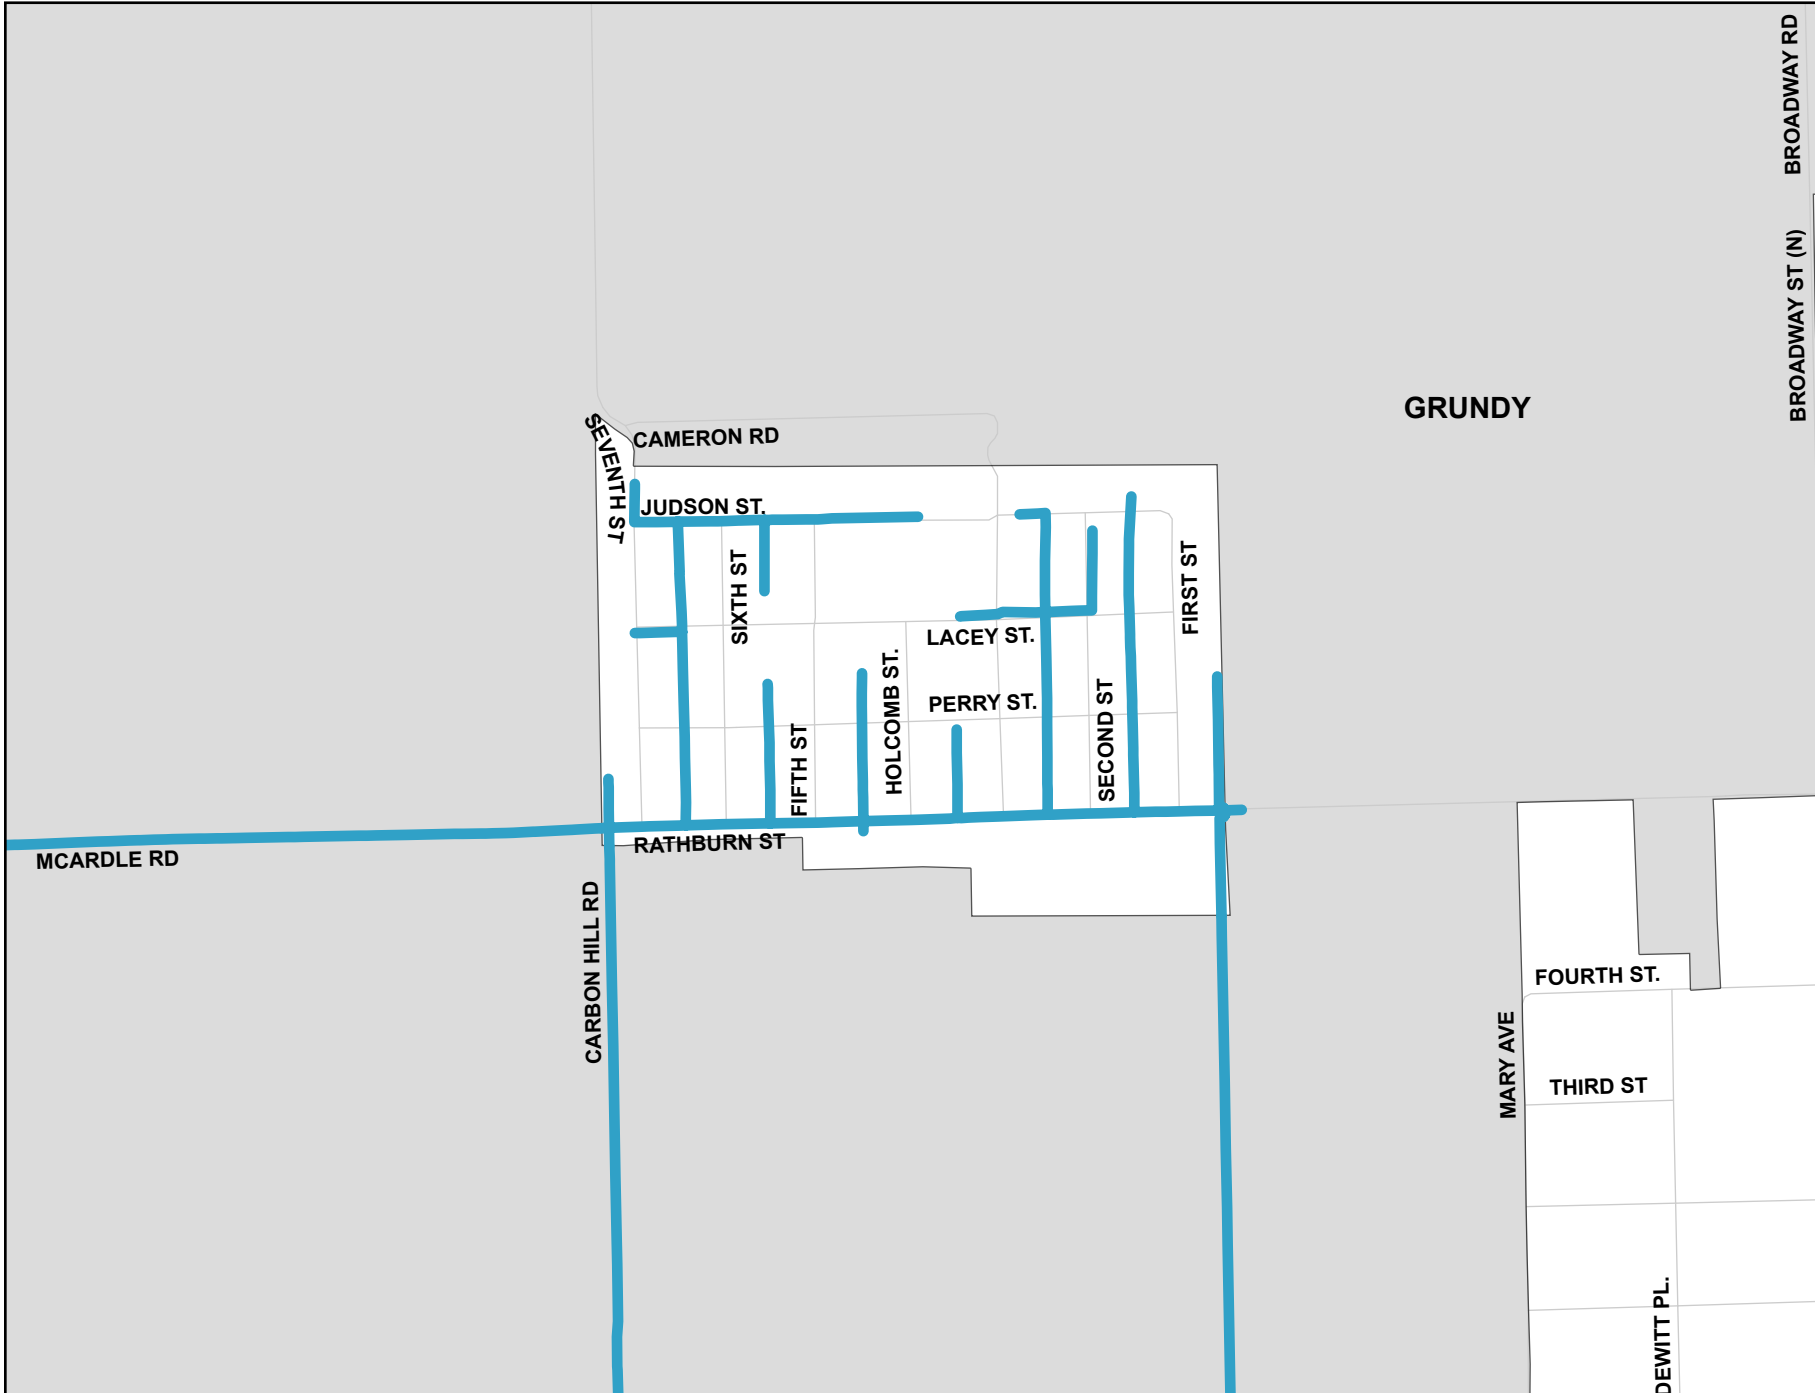

Carbon Hill

ComED Vegetation Management Scheduled Preventative Maintenance Trimming

Work Area
— J686

Note: This information is proprietary and confidential.
For more information contact your Local Municipal Office or 1-800-Edison-1